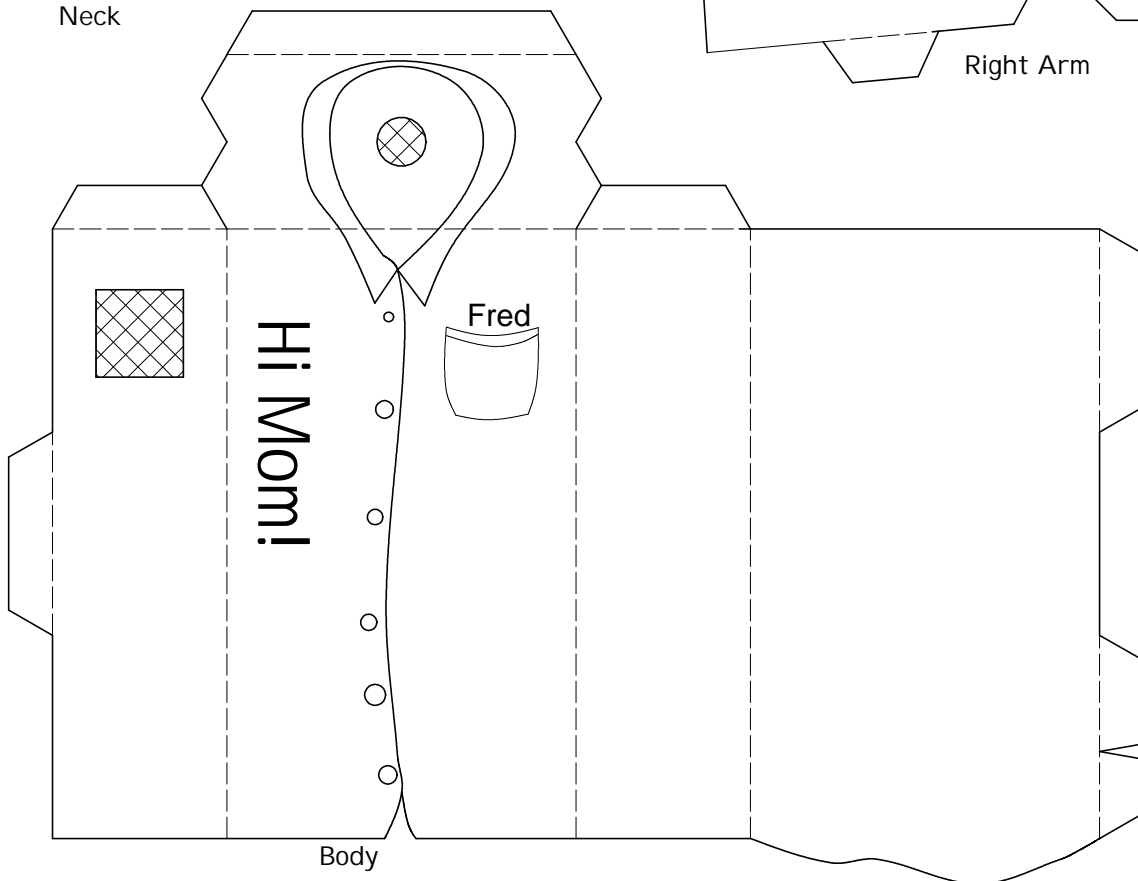

# Hammered Fred Page 1

© 2000, Simulated Reality Systems, LLC  
<http://www.simreal.com>

Hat

Crank Pivot

Upper Arm (left)

Neck

Brains

Right Arm

Body

Face