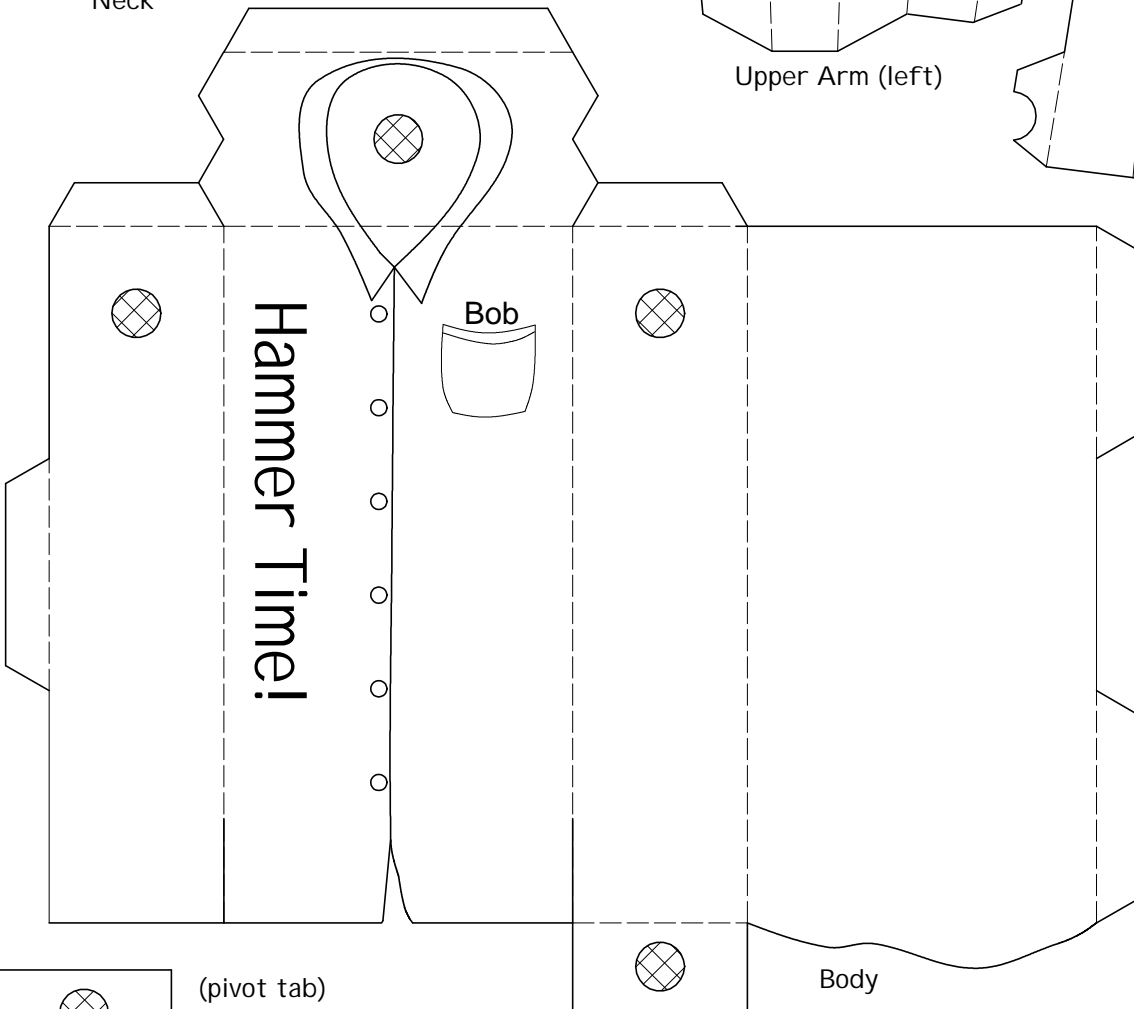

Hammering Bob Page 1

© 2000, Simulated Reality Systems, LLC
<http://www.simreal.com>

Hat

Face (he's working too hard)

Neck

Brains

Upper Arm (left)

Upper Arm (right)

Bob

Hammer Time!

Body

Arm Crank (front)

Top

(pivot tab)